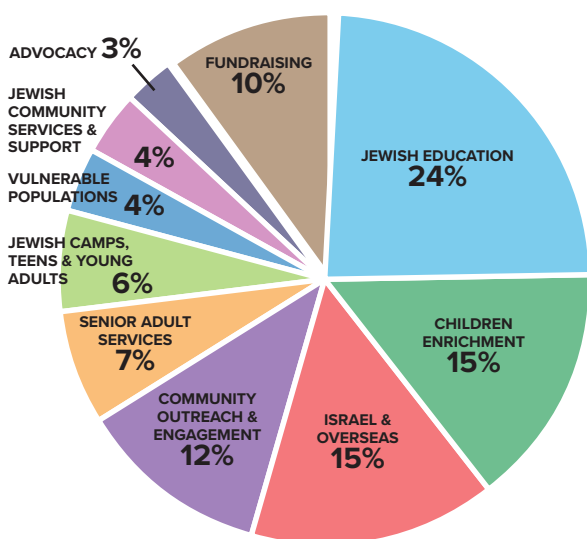

Your Annual Campaign Dollars at Work

\$2,500,000

Jewish Federation
OF GREATER NEW HAVEN

360 Amity Road, Woodbridge, CT 06525
(203) 387-2424
jewishnewhaven.org

JEWISH EDUCATION \$602,811

Beverly Levy Early Learning Center
Bi-Cultural Hebrew Academy
Ezra Academy
Jewish Teen Education (JTE)
New England Jewish Academy
Southern Connecticut Hebrew Academy/Beis Chana Academy for Girls
Talmud Torah Meyuchad—Support for Special Education at Religious Schools