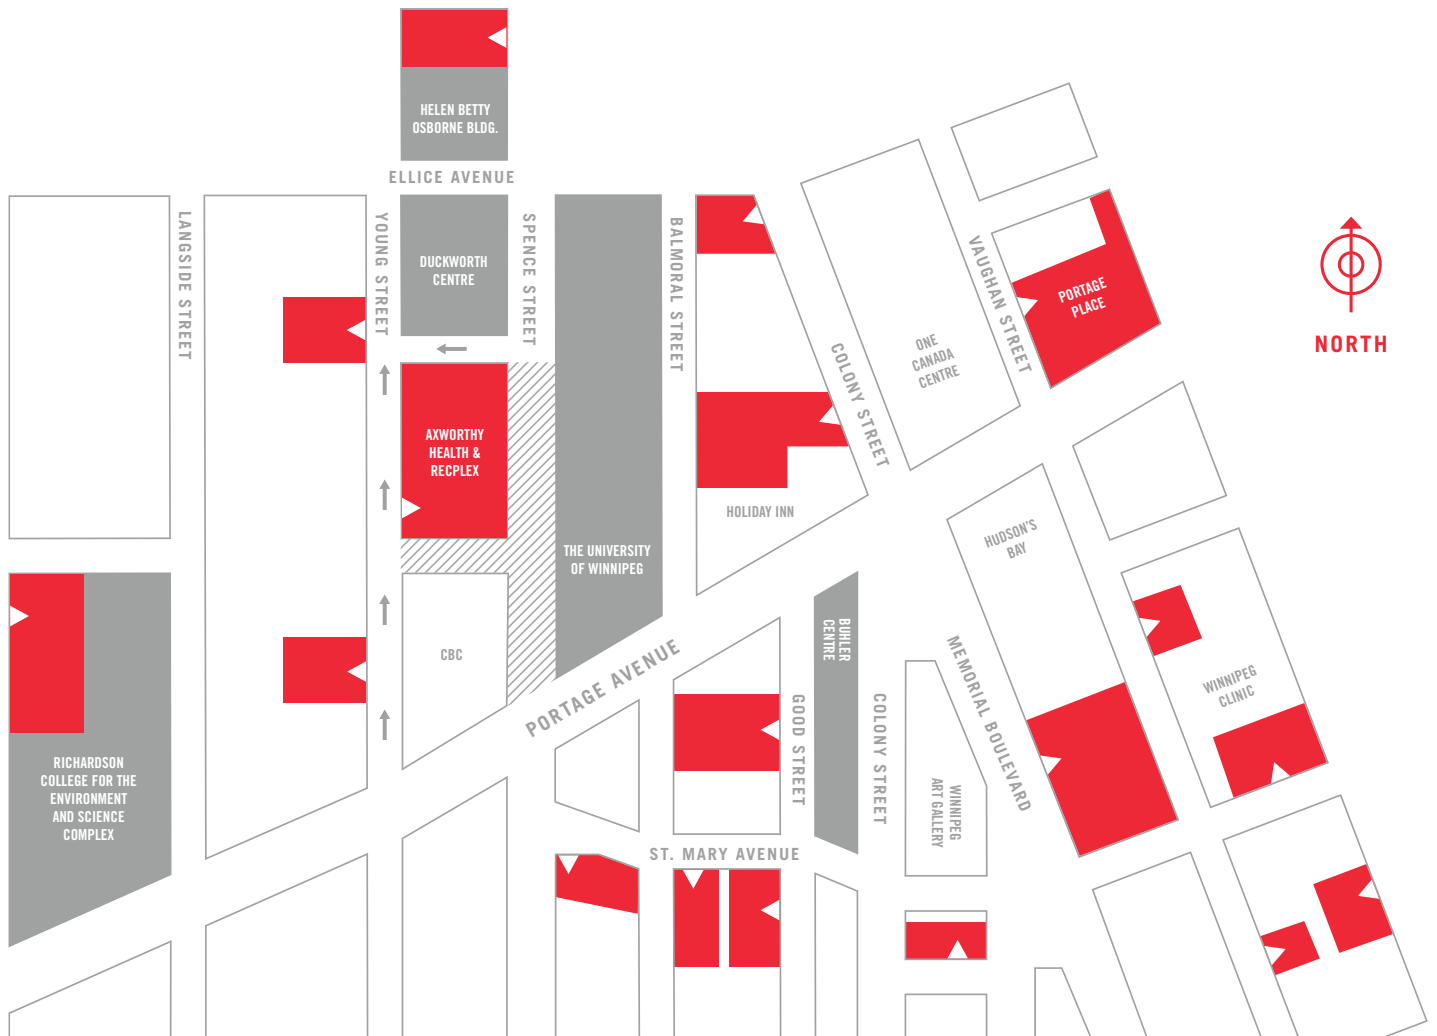

PARKING MAP

THE UNIVERSITY OF
WINNIPEG

- ONE WAY
- /// WALKING TRAFFIC ONLY
- PARKING LOT
- ▷ PARKING LOT ENTRANCE