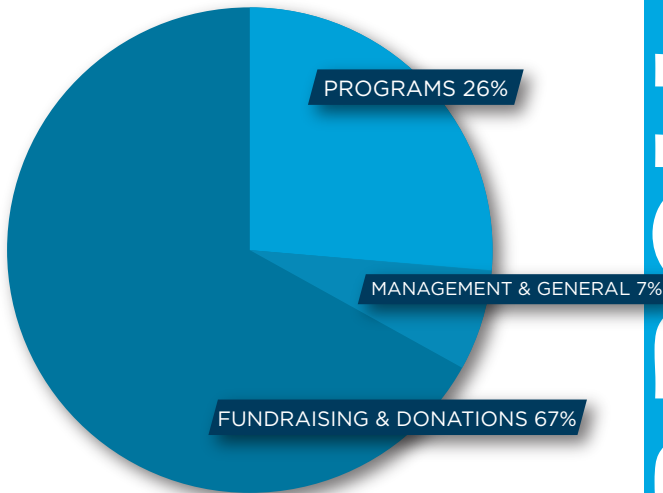

OUR 2020 IMPACT

REVENUE 2020

EXPENSES 2020

WHERE YOUR DOLLARS GO

LOCAL

BETH TIKVAH

- Scholar in Residence
- Naples Jewish Film Festival
- "All Things Jewish"

CHABAD NAPLES