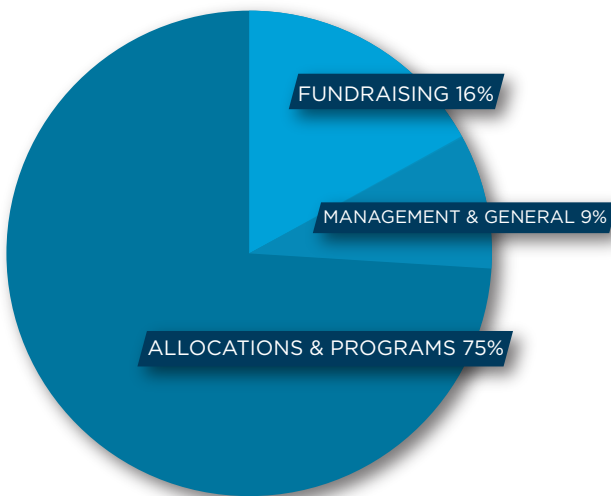

OUR 2020 IMPACT

REVENUE 2020

EXPENSES 2020

WHERE YOUR DOLLARS GO

LOCAL

BETH TIKVAH

- Scholar in Residence
- Naples Jewish Film Festival
- "All Things Jewish"

CHABAD NAPLES