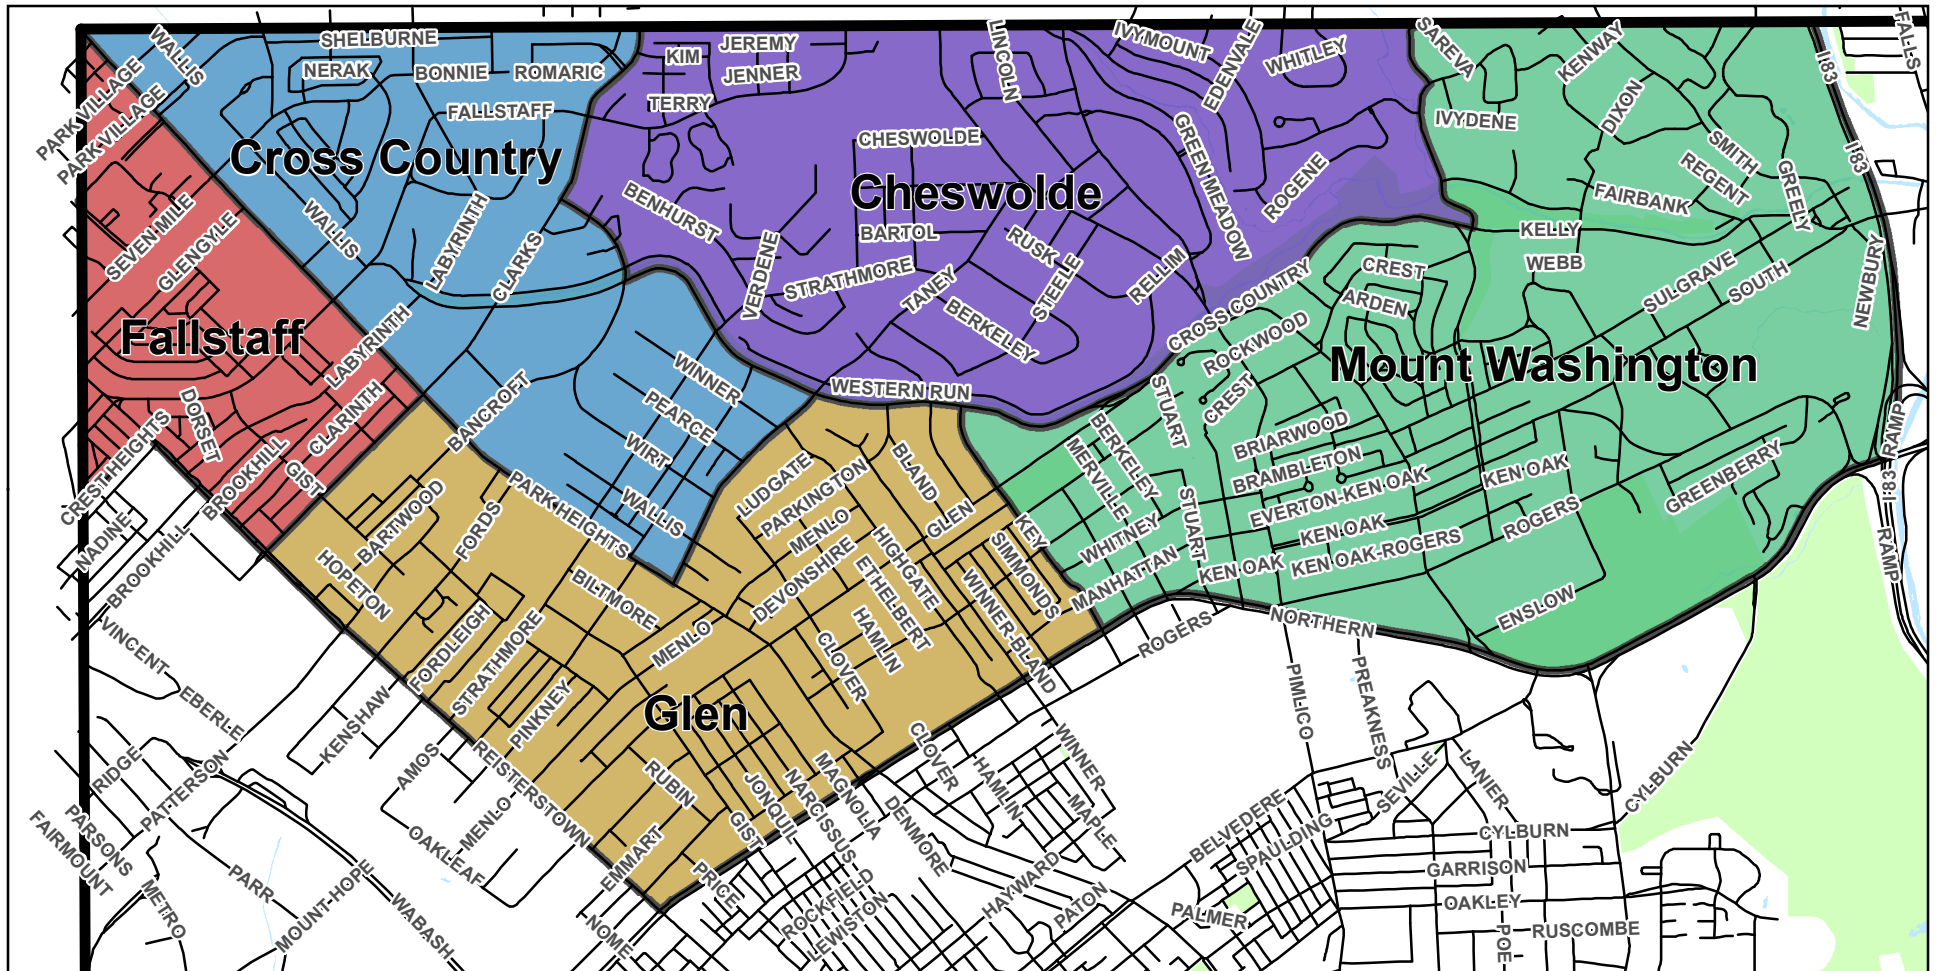

Northwest Baltimore Neighborhoods

1 inch = 1,833 feet

Baltimore City
Stephanie Rawlings-Blake
Mayor

Thomas J. Stosur
 Director of Planning

2013

Northwest Neighborhoods

- Cheswolde
- Cross Country
- Fallstaff
- Glen
- Mount Washington