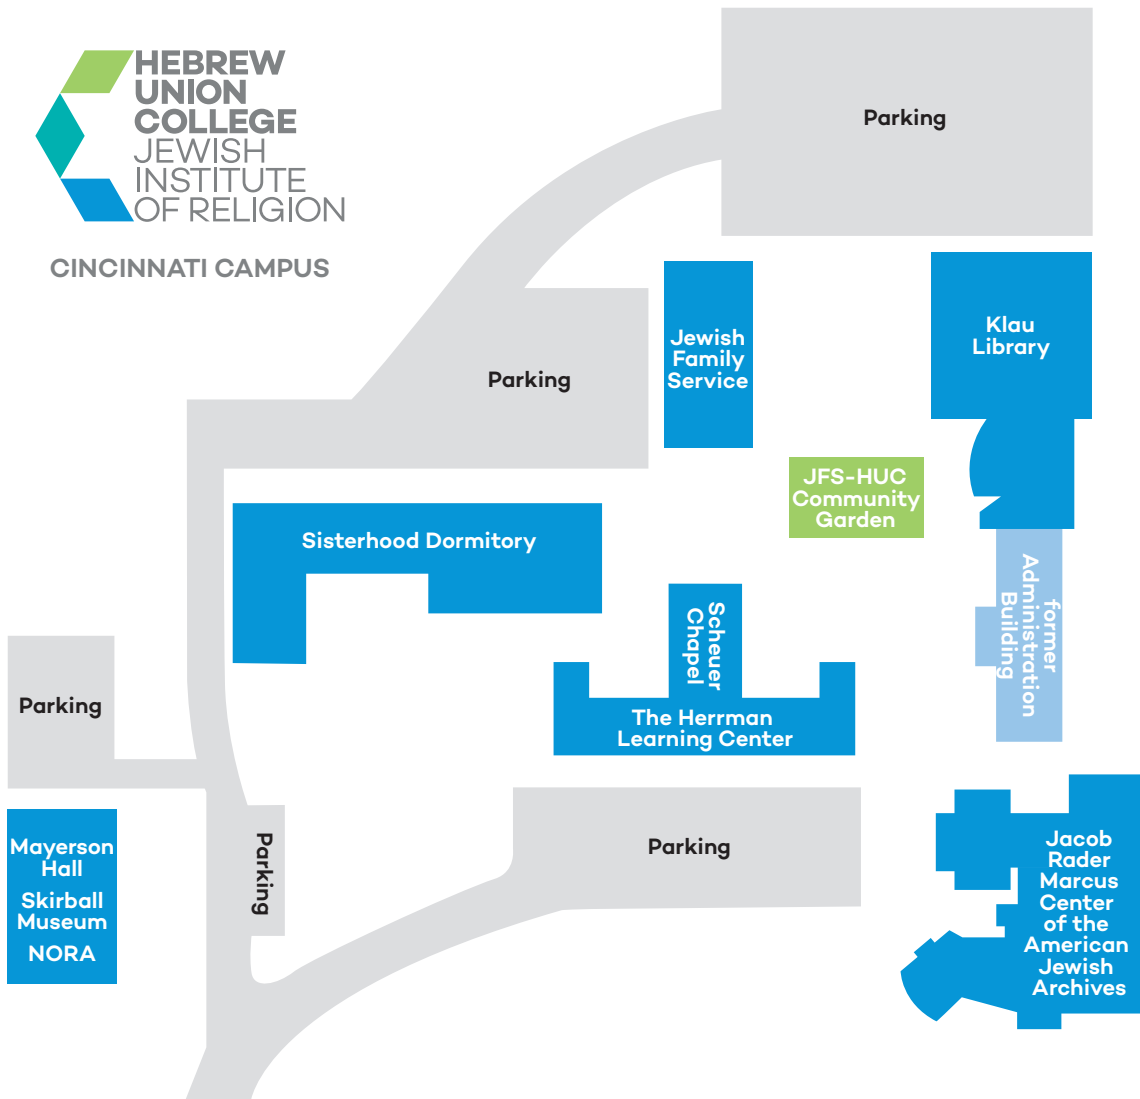

CINCINNATI CAMPUS

Hebrew Union College-Jewish Institute of Religion  
3101 Clifton Avenue | Cincinnati, OH 45220